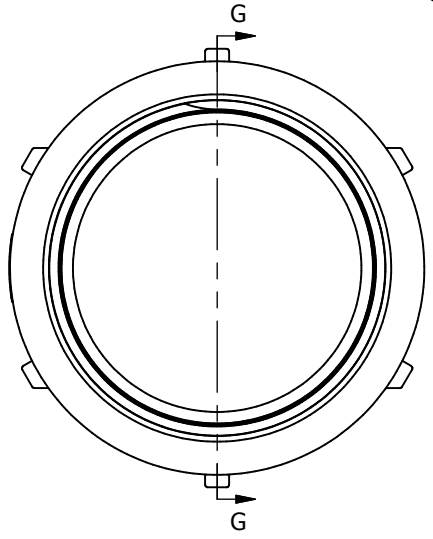

4

3

2

1

D

D

C

C

B

B

B

B

A

A

THIS DRAWING AND ALL INFORMATION CONTAINED THEREON ARE THE EXCLUSIVE PROPERTY OF BANJO CORPORATION.

UNLESS SPECIFICALLY NOTED, THIS DRAWING AND ITEMS SHOWN ON THIS DRAWING ARE SUBJECT TO CHANGE AT ANY TIME.

BANJO CORPORATION 150 BANJO DRIVE, CRAWFORDSVILLE, IN 47933 WEB SITE: WWW.BANJOCORP.COM E-MAIL: SALES1@BANJOCORP.COM	
DESCRIPTION	3" PIPE COUPLING
PART NUMBER	CPLG300

4

3

2

1

4