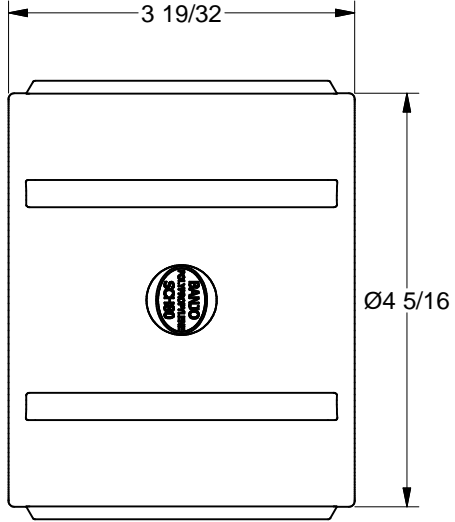

4

3

2

1

D

D

C

C

B

B

B

B

A

A

THIS DRAWING AND ALL INFORMATION CONTAINED THEREON ARE THE EXCLUSIVE PROPERTY OF BANJO CORPORATION.

UNLESS SPECIFICALLY NOTED, THIS DRAWING AND ITEMS SHOWN ON THIS DRAWING ARE SUBJECT TO CHANGE AT ANY TIME.

BANJO CORPORATION 150 BANJO DRIVE, CRAWFORDSVILLE, IN 47933 WEB SITE: WWW.BANJOCORP.COM E-MAIL: SALES1@BANJOCORP.COM	
DESCRIPTION	3" PIPE COUPLING
PART NUMBER	CPLG300

4

3

2

1

4