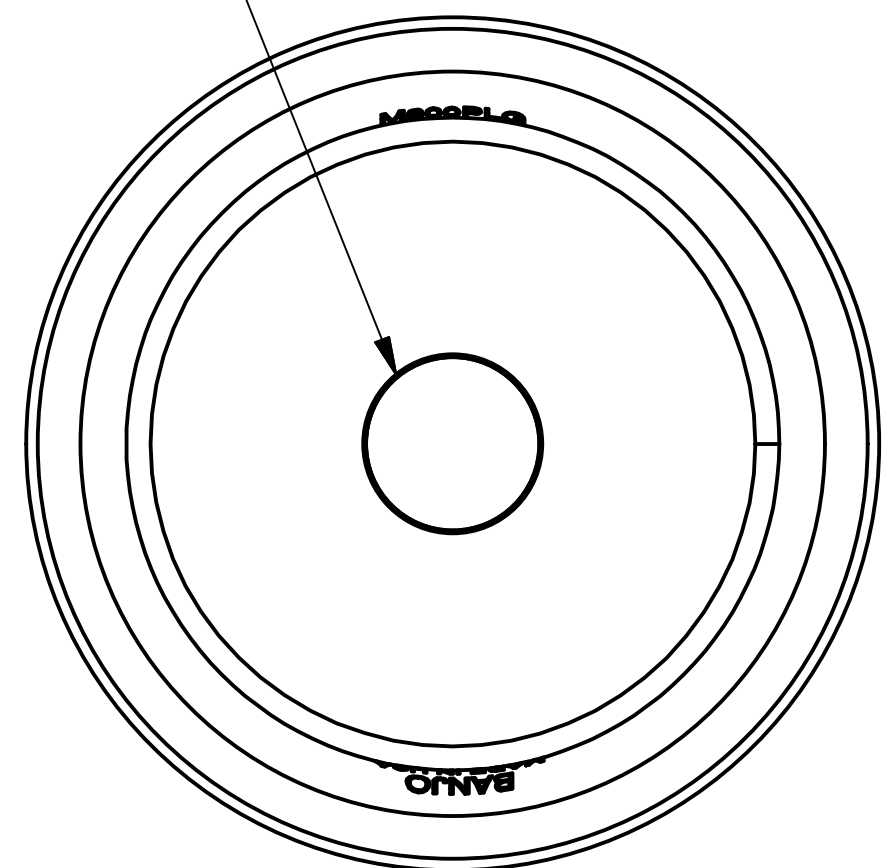

4

3

2

1

B

B

A

A

3/4" - 14 NPT Thds

THIS DRAWING AND ALL INFORMATION CONTAINED THEREON ARE THE EXCLUSIVE PROPERTY OF BANJO CORPORATION.

UNLESS SPECIFICALLY NOTED, THIS DRAWING AND ITEMS SHOWN ON THIS DRAWING ARE SUBJECT TO CHANGE AT ANY TIME.

BANJO CORPORATION
150 BANJO DRIVE, CRAWFORDSVILLE, IN 47933
WEB SITE: WWW.BANJOCORP.COM
E-MAIL: BANJOSALES@IDEXCORP.COM

DESCRIPTION
3" Flange Plug w/ 3/4" FPT

PART NUMBER
M300PLG075

4

3

2

1