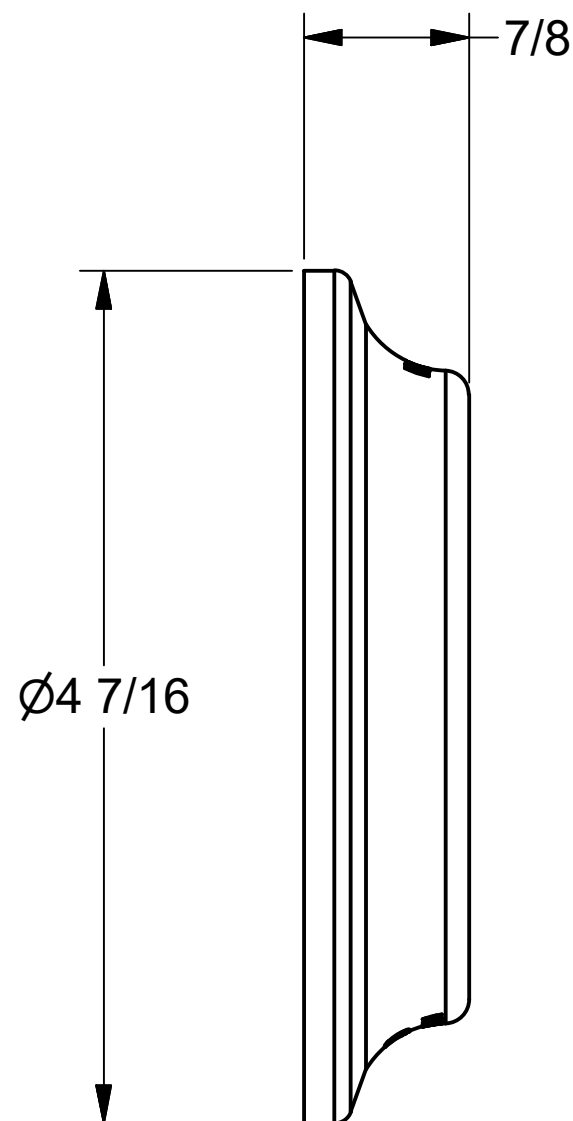

4

3

2

1

B

B

A

A

3/4" - 14 NPT Thds

THIS DRAWING AND ALL INFORMATION CONTAINED THEREON ARE THE EXCLUSIVE PROPERTY OF BANJO CORPORATION.

UNLESS SPECIFICALLY NOTED, THIS DRAWING AND ITEMS SHOWN ON THIS DRAWING ARE SUBJECT TO CHANGE AT ANY TIME.

BANJO CORPORATION
150 BANJO DRIVE, CRAWFORDSVILLE, IN 47933
WEB SITE: WWW.BANJOCORP.COM
E-MAIL: BANJOSALES@IDEXCORP.COM

DESCRIPTION
3" Flange Plug w/ 3/4" FPT

PART NUMBER
M300PLG075

4

3

2

1