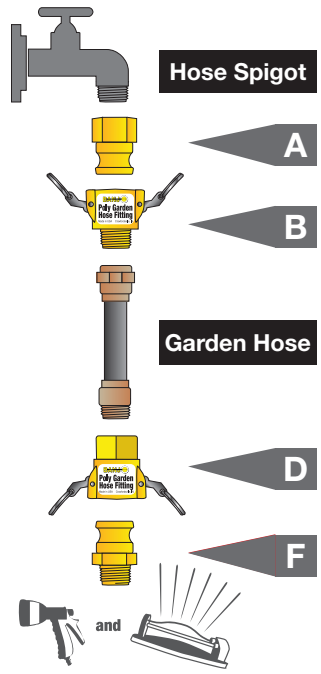

PREMIUM GARDEN HOSE FITTINGS

PREMIUM GARDEN HOSE FITTINGS

BANJO PREMIUM GARDEN HOSE FITTINGS

are the same construction and design that farmers trust for their heavy spraying applications.

- Rugged, secure quick-connect cam arms
- Heavy-duty thick wall reinforced polypropylene
- Proven, leak-free construction
- Full flow design

Or Other Garden Hose Attachments

SCAN THE QR CODE FOR DETAILED INSTALLATION BENEFITS.