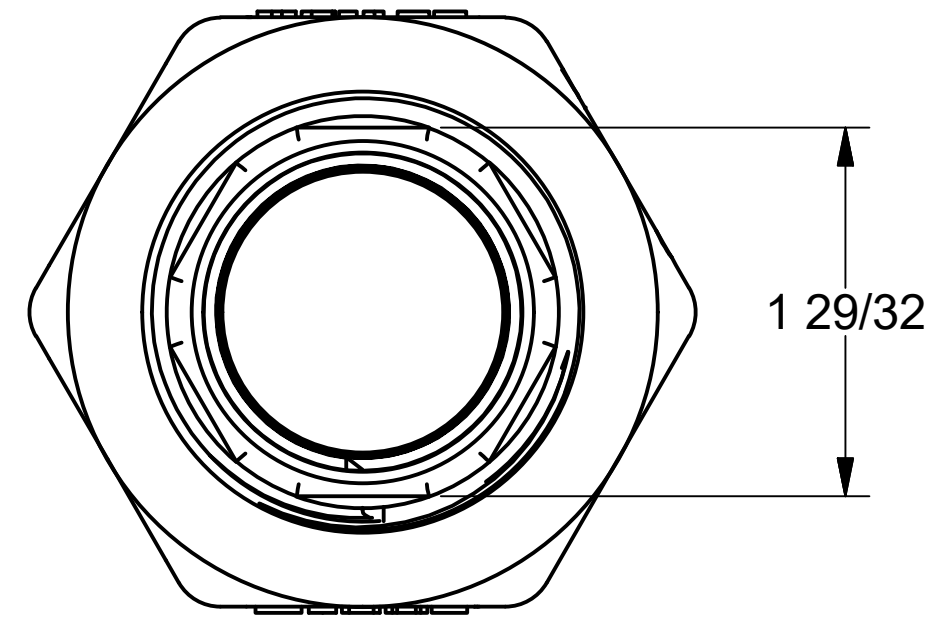

Parts List			
ITEM	QTY	PART NUMBER	DESCRIPTION
1	1	TF121	1 1/4" TANK FLANGE BODY
2	1	TF100G	1" Tank Flange Gasket
3	1	TF103	1" Tank Flange Nut

THIS DRAWING AND ALL INFORMATION CONTAINED THEREON ARE THE EXCLUSIVE PROPERTY OF BANJO CORPORATION.

**BANJO CORPORATION**  
 DESCRIPTION  
 1 1/4" TANK FLANGE ASSY.  
 PART NUMBER  
 TF125