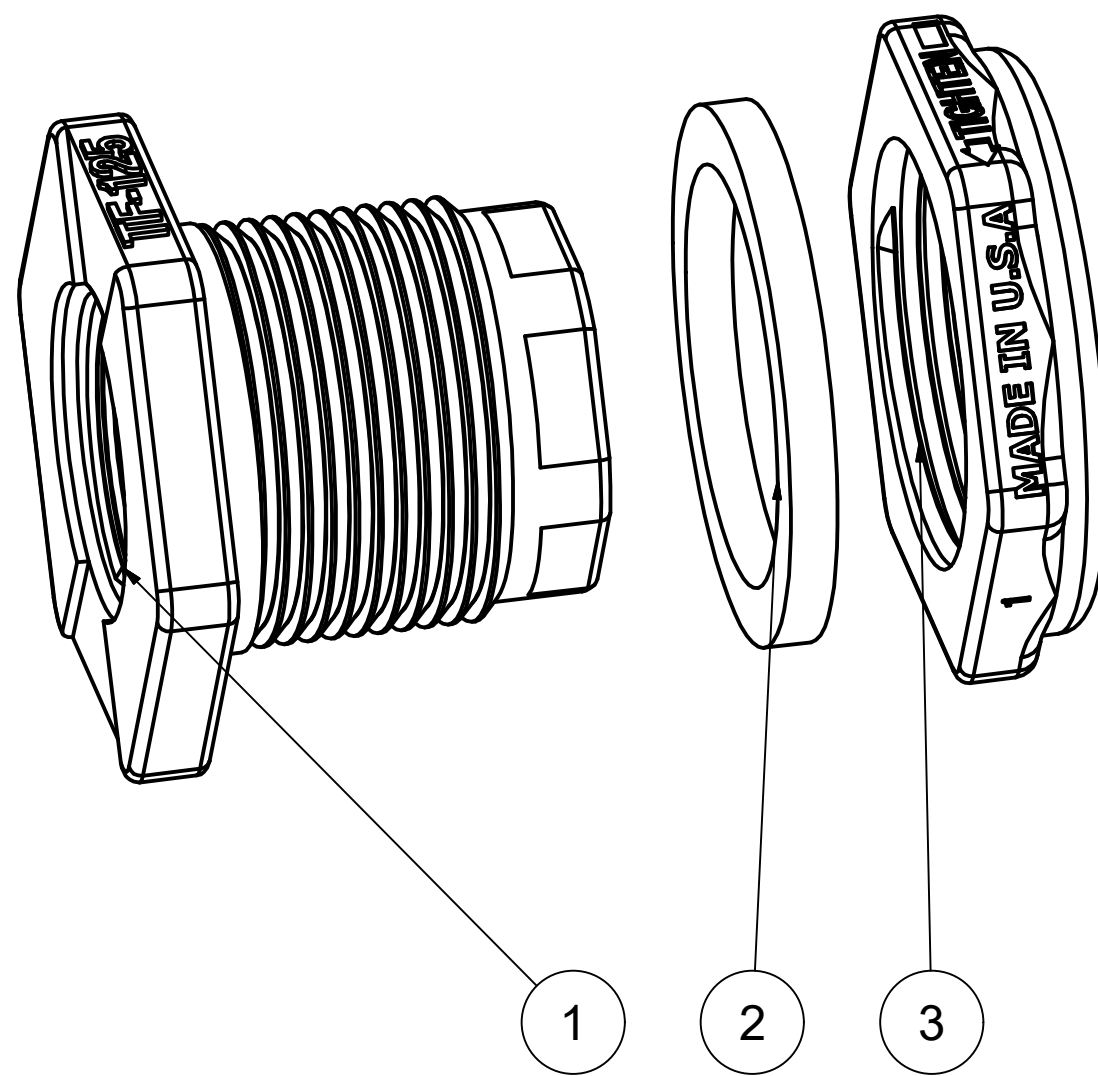

Parts List			
ITEM	QTY	PART NUMBER	DESCRIPTION
1	1	TF121	1 1/4" TANK FLANGE BODY
2	1	TF100G	1" Tank Flange Gasket
3	1	TF103	1" Tank Flange Nut

THIS DRAWING AND ALL INFORMATION CONTAINED THEREON ARE THE EXCLUSIVE PROPERTY OF BANJO CORPORATION.

**BANJO CORPORATION**  
 DESCRIPTION  
 1 1/4" TANK FLANGE ASSY.  
 PART NUMBER  
 TF125