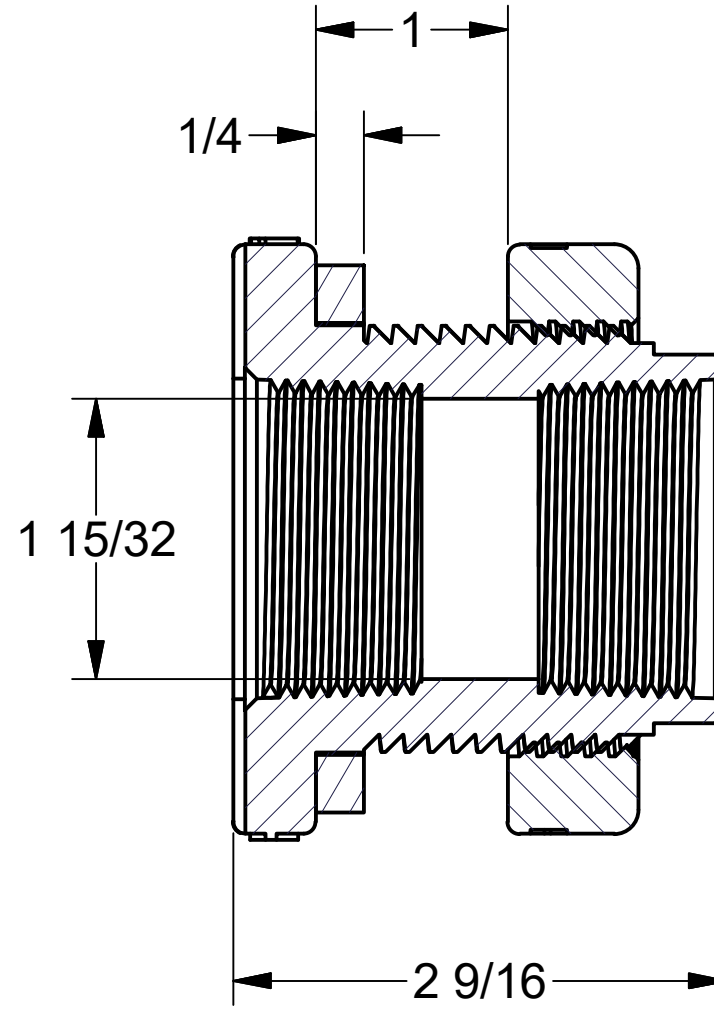

Parts List			
ITEM	QTY	PART NUMBER	DESCRIPTION
1	1	TF121	1 1/4" TANK FLANGE BODY
2	1	TF100G	1" Tank Flange Gasket
3	1	TF103	1" Tank Flange Nut

THIS DRAWING AND ALL INFORMATION CONTAINED THEREON ARE THE EXCLUSIVE PROPERTY OF BANJO CORPORATION.

**BANJO CORPORATION**  
 DESCRIPTION  
 1 1/4" TANK FLANGE ASSY.  
 PART NUMBER  
 TF125