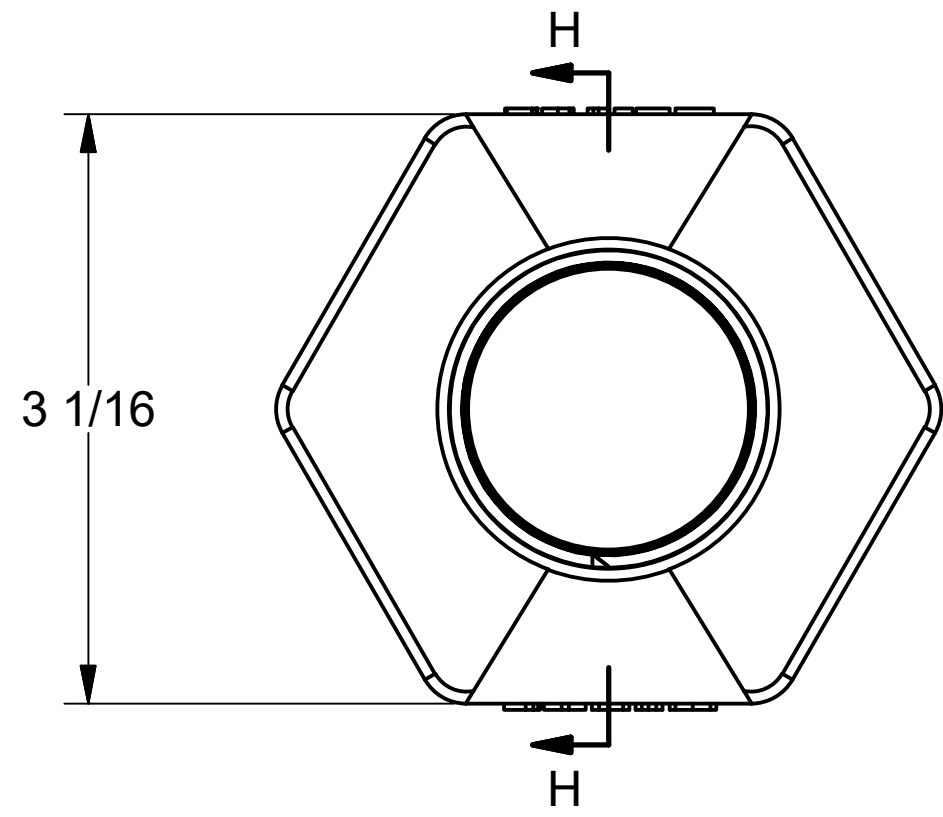

Parts List			
ITEM	QTY	PART NUMBER	DESCRIPTION
1	1	TF121	1 1/4" TANK FLANGE BODY
2	1	TF100G	1" Tank Flange Gasket
3	1	TF103	1" Tank Flange Nut

THIS DRAWING AND ALL INFORMATION CONTAINED THEREON ARE THE EXCLUSIVE PROPERTY OF BANJO CORPORATION.

**BANJO CORPORATION**  
 DESCRIPTION  
 1 1/4" TANK FLANGE ASSY.  
 PART NUMBER  
 TF125