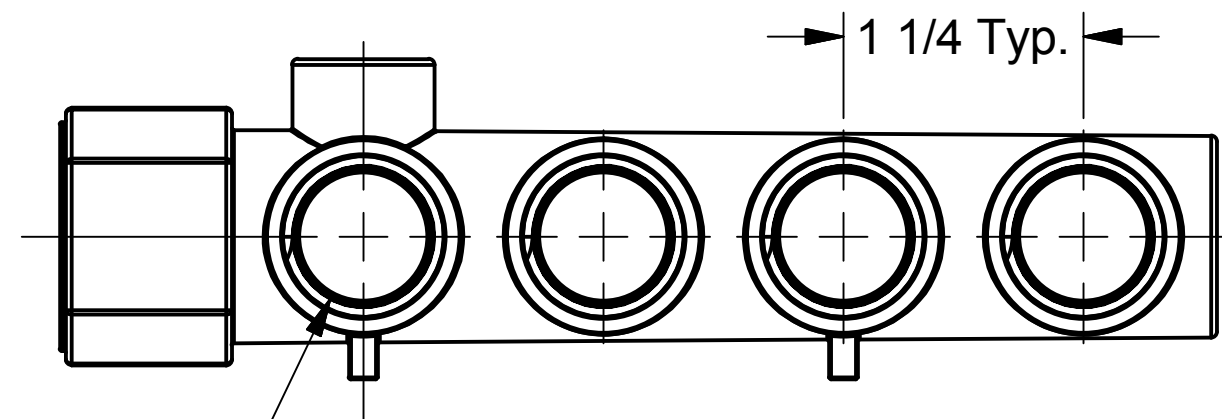

3/4" - 14 NPTF

1/4" - 18 NPTF

8 X 1/2" - 14 NPTF

THIS DRAWING AND ALL INFORMATION CONTAINED THEREON ARE THE EXCLUSIVE PROPERTY OF BANJO CORPORATION.

UNLESS SPECIFICALLY NOTED, THIS DRAWING AND ITEMS SHOWN ON THIS DRAWING ARE SUBJECT TO CHANGE AT ANY TIME.

BANJO CORPORATION
 150 BANJO DRIVE, CRAWFORDSVILLE, IN 47933
 WEB SITE: WWW.BANJOCORP.COM
 E-MAIL: BANJOSALES@IDEXCORP.COM

DESCRIPTION
 8 Station Poly Manifold

PART NUMBER
 TM075/050