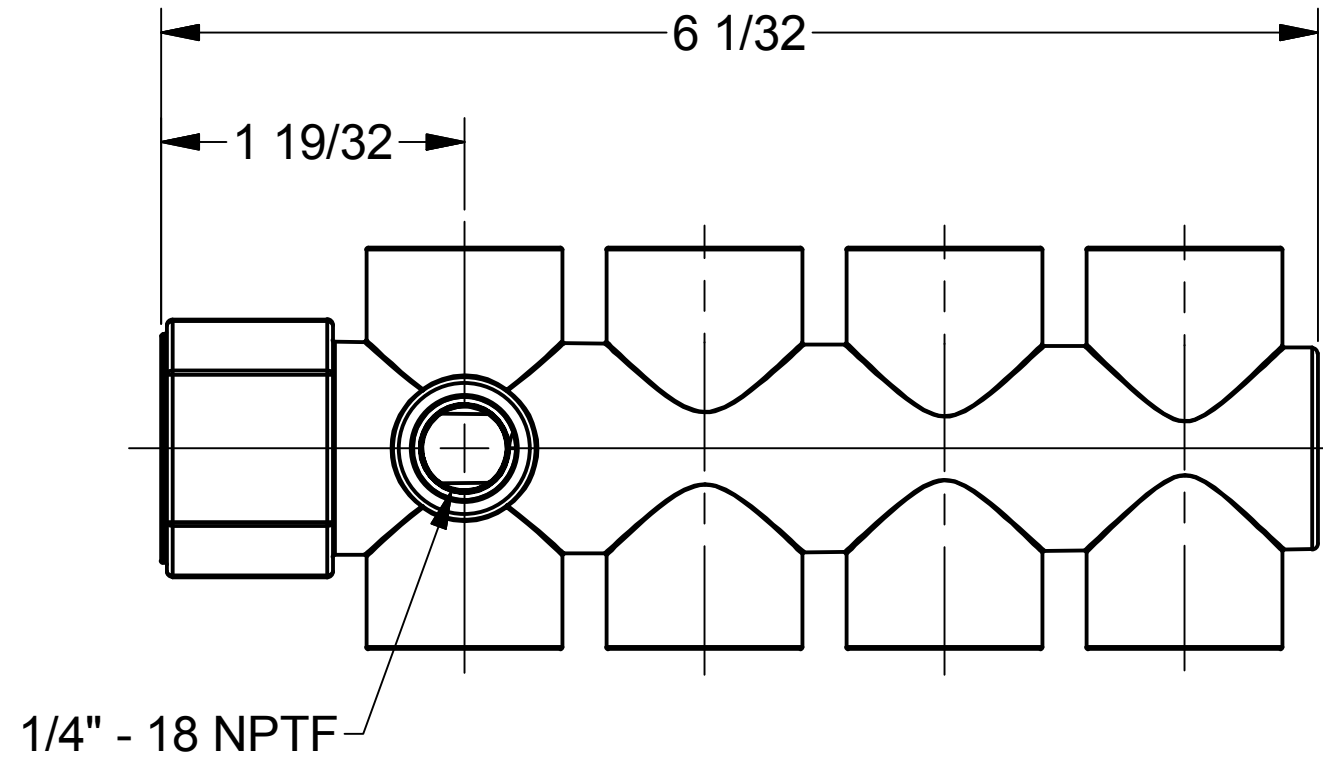

3/4" - 14 NPTF

1/4" - 18 NPTF

8 X 1/2" - 14 NPTF

THIS DRAWING AND ALL INFORMATION CONTAINED THEREON ARE THE EXCLUSIVE PROPERTY OF BANJO CORPORATION.

UNLESS SPECIFICALLY NOTED, THIS DRAWING AND ITEMS SHOWN ON THIS DRAWING ARE SUBJECT TO CHANGE AT ANY TIME.

BANJO CORPORATION
 150 BANJO DRIVE, CRAWFORDSVILLE, IN 47933
 WEB SITE: WWW.BANJOCORP.COM
 E-MAIL: BANJOSALES@IDEXCORP.COM

DESCRIPTION
 8 Station Poly Manifold

PART NUMBER
 TM075/050