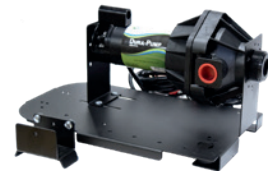

DURA-PUMP™ EASY CADDY

TOP MOUNT
Easy Caddy secured on top of tote

SIDE MOUNT
Easy Caddy secured on side of tote

GROUND
Easy Caddy used from the ground

MONSANTO TANK
Easily converted to a MTS

DRUM
Easily converted to a 30/55-Gallon Drum

SNYDER TANK
Easily converted to a GEM Cap

/ The Easy Caddy can be mounted in six different configurations on a variety of tank/tote and drum types

/ Use it mounted on top of a tank or on top of a 30/55-Gallon Drum, on the side of tank, or off the ground depending on user preference

DURA-PUMP™ EASY CADDY CONVERSION KITS

For Use On **MONSANTO TANK**
MTS Easy Caddy Conversion Kit **DP-AK0008**

Begin with the Dura Easy Caddy

Remove Dura-Pump™ from Easy Caddy frame

Add MTS Kit DP-AK0008

Dura MTS Kit DP-AK0008 installed on Monsanto tank

For Use On **SNYDER TANK**
GEM Cap Easy Caddy Conversion Kit **DP-AK0009**

Begin with the Dura Easy Caddy

Remove Dura-Pump™ from Easy Caddy frame

Add GEM Cap Kit DP-AK0009

Dura GEM Cap Kit DP-AK0009 installed on Snyder tank