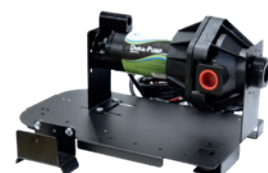

DURA-PUMP™ EASY CADDY

TOP MOUNT
Easy Caddy secured on top of tote

SIDE MOUNT
Easy Caddy secured on side of tote

GROUND
Easy Caddy used from the ground

MONSANTO TANK
Easily converted to a MTS

DRUM
Easily converted to a 30/55-Gallon Drum

SNYDER TANK
Easily converted to a GEM Cap

/ The Easy Caddy can be mounted in six different configurations on a variety of tank/tote and drum types

/ Use it mounted on top of a tank or on top of a 30/55-Gallon Drum, on the side of tank, or off the ground depending on user preference

For Recirculation On **IBC/TOTE**
Recirculation Kit **DP-AK0007**

Begin with the Dura Easy Caddy

Add Recirculation Kit DP-AK0007

Dura Recirculation Kit DP-AK0007 installed on IBC/TOTE

For Use On **30/55-GALLON DRUM**
1" NPT Telescoping Downtube **DP-T4001**