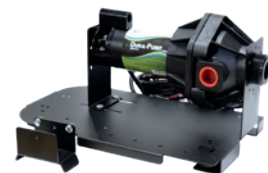

Begin with the Dura Easy Caddy