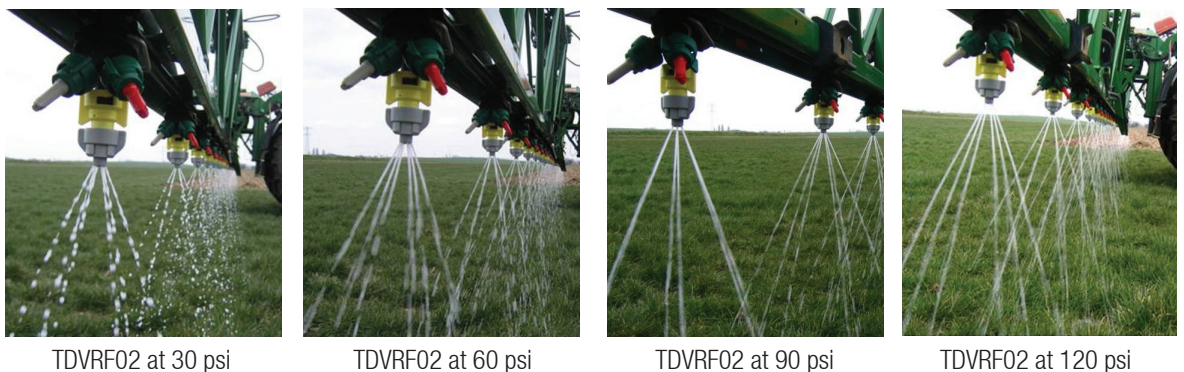

GALLONS PER ACRE BASED ON 30" NOZZLE SPACING																		
			PSI	GPM	3 MPH	4 MPH	5 MPH	6 MPH	7 MPH	8 MPH	9 MPH	10 MPH	11 MPH	12 MPH	13 MPH	14 MPH	16 MPH	18 MPH	20 MPH		
TurboDrop® Variable Rate Fertilizer TDVRF015 TDVRF02 TDVRF03 TDVRF05		TDVRF015	10	0.12	8.1	6.1	4.9	4.1	3.5	3.0	2.7	2.4	2.2	2.0	1.9	1.7	1.5	1.4	1.2		
		20	0.17	11.5	8.6	6.9	5.7	4.9	4.3	3.8	3.4	3.1	2.9	2.7	2.5	2.2	1.9	1.7			
		30	0.27	17.6	13.2	10.5	8.8	7.5	6.6	5.9	5.3	4.8	4.4	4.1	3.8	3.3	2.9	2.6			
	40	0.35	23.1	17.3	13.9	11.6	9.9	8.7	7.7	6.9	6.3	5.8	5.3	5.0	4.3	3.9	3.5				
	50	0.39	25.8	19.4	15.5	12.9	11.1	9.7	8.6	7.7	7.0	6.5	6.0	5.5	4.8	4.3	3.9				
	60	0.44	29.2	21.9	17.5	14.6	12.5	11.0	9.7	8.8	8.0	7.3	6.7	6.3	5.5	4.9	4.4				
	70	0.48	31.9	23.9	19.1	15.9	13.7	12.0	10.6	9.6	8.7	8.0	7.4	6.8	6.0	5.3	4.8				
	80	0.52	34.1	25.5	20.4	17.0	14.6	12.8	11.4	10.2	9.3	8.5	7.9	7.3	6.4	5.7	5.1				
	100	0.57	37.4	28.0	22.4	18.7	16.0	14.0	12.5	11.2	10.2	9.3	8.6	8.0	7.0	6.2	5.6				
	120	0.62	40.9	30.7	24.6	20.5	17.5	15.3	13.6	12.3	11.2	10.2	9.4	8.8	7.7	6.8	6.1				
	140	0.67	44.2	33.2	26.5	22.1	19.0	16.6	14.7	13.3	12.1	11.1	10.2	9.5	8.3	7.4	6.6				
	TurboDrop® Variable Rate Fertilizer Hose Barb TDVRF02 TDVRF03 TDVRF05		TDVRF02	10	0.18	11.9	8.9	7.1	5.9	5.1	4.5	4.0	3.6	3.2	3.0	2.7	2.5	2.2	2.0	1.8	
			20	0.25	16.6	12.4	9.9	8.3	7.1	6.2	5.5	5.0	4.5	4.1	3.8	3.5	3.1	2.8	2.5		
			30	0.38	25.3	19.0	15.2	12.7	10.9	9.5	8.4	7.6	6.9	6.3	5.8	5.4	4.8	4.2	3.8		
		40	0.51	33.8	25.3	20.3	16.9	14.5	12.7	11.3	10.1	9.2	8.4	7.8	7.2	6.3	5.6	5.1			
50		0.58	38.0	28.5	22.8	19.0	16.3	14.2	12.7	11.4	10.4	9.5	8.8	8.1	7.1	6.3	5.7				
60		0.65	43.1	32.3	25.9	21.5	18.5	16.2	14.4	12.9	11.8	10.8	9.9	9.2	8.1	7.2	6.5				
70		0.70	45.9	34.5	27.6	23.0	19.7	17.2	15.3	13.8	12.5	11.5	10.6	9.8	8.6	7.7	6.9				
80		0.74	49.1	36.8	29.5	24.6	21.0	18.4	16.4	14.7	13.4	12.3	11.3	10.5	9.2	8.2	7.4				
100		0.82	54.2	40.6	32.5	27.1	23.2	20.3	18.1	16.3	14.8	13.5	12.5	11.6	10.2	9.0	8.1				
120		0.90	59.4	44.6	35.6	29.7	25.5	22.3	19.8	17.8	16.2	14.9	13.7	12.7	11.1	9.9	8.9				
140		0.97	64.2	48.1	38.5	32.1	27.5	24.1	21.4	19.2	17.5	16.0	14.8	13.7	12.0	10.7	9.6				
TurboDrop® Variable Rate Fertilizer Nozzle Body TDVRC015 TDVRC02 TDVRC03 TDVRC05			TDVRF03	10	0.23	15.2	11.4	9.1	7.6	6.5	5.7	5.1	4.6	4.1	3.8	3.5	3.3	2.8	2.5	2.3	
			20	0.33	21.5	16.1	12.9	10.8	9.2	8.1	7.2	6.5	5.9	5.4	5.0	4.6	4.0	3.6	3.2		
			30	0.49	32.5	24.4	19.5	16.2	13.9	12.2	10.8	9.7	8.9	8.1	7.5	7.0	6.1	5.4	4.9		
		40	0.66	43.6	32.7	26.2	21.8	18.7	16.4	14.5	13.1	11.9	10.9	10.1	9.3	8.2	7.3	6.5			
	50	0.74	48.8	36.6	29.3	24.4	20.9	18.3	16.3	14.6	13.3	12.2	11.3	10.5	9.1	8.1	7.3				
	60	0.83	54.5	40.8	32.7	27.2	23.3	20.4	18.2	16.3	14.9	13.6	12.6	11.7	10.2	9.1	8.2				
	70	0.89	58.4	43.8	35.0	29.2	25.0	21.9	19.5	17.5	15.9	14.6	13.5	12.5	11.0	9.7	8.8				
	80	0.94	62.2	46.7	37.3	31.1	26.7	23.3	20.7	18.7	17.0	15.6	14.4	13.3	11.7	10.4	9.3				
	100	1.05	69.6	52.2	41.7	34.8	29.8	26.1	23.2	20.9	19.0	17.4	16.1	14.9	13.0	11.6	10.4				
	120	1.15	76.2	57.1	45.7	38.1	32.6	28.6	25.4	22.8	20.8	19.0	17.6	16.3	14.3	12.7	11.4				
	140	1.25	82.3	61.7	49.4	41.2	35.3	30.9	27.4	24.7	22.4	20.6	19.0	17.6	15.4	13.7	12.3				
	TurboDrop® Variable Rate Fertilizer Nozzle Body 	TDVRF05	10	0.45	30.0	22.5	18.0	15.0	12.8	11.2	10.0	9.0	8.2	7.5	6.9	6.4	5.6	5.0	4.5		
		20	0.64	42.4	31.8	25.4	21.2	18.2	15.9	14.1	12.7	11.6	10.6	9.8	9.1	7.9	7.1	6.4			
		30	0.76	50.0	37.5	30.0	25.0	21.4	18.8	16.7	15.0	13.6	12.5	11.5	10.7	9.4	8.3	7.5			
		40	0.93	61.4	46.0	36.8	30.7	26.3	23.0	20.5	18.4	16.7	15.3	14.2	13.2	11.5	10.2	9.2			
50		1.04	68.6	51.4	41.1	34.3	29.4	25.7	22.9	20.6	18.7	17.1	15.8	14.7	12.9	11.4	10.3				
60		1.09	72.0	54.0	43.2	36.0	30.9	27.0	24.0	21.6	19.6	18.0	16.6	15.4	13.5	12.0	10.8				
70		1.27	83.8	62.8	50.3	41.9	35.9	31.4	27.9	25.1	22.8	20.9	19.3	17.9	15.7	14.0	12.6				

TDVRF02 at 30 psi

TDVRF02 at 60 psi

TDVRF02 at 90 psi

TDVRF02 at 120 psi