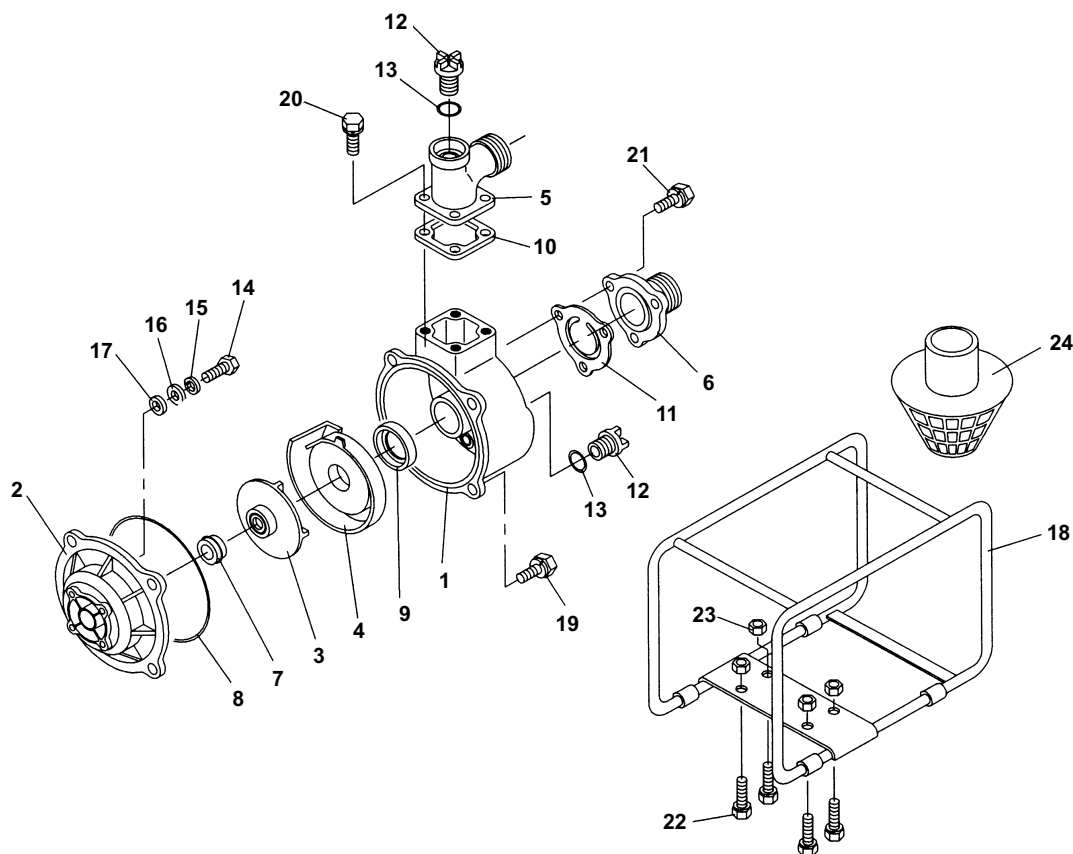

Model 1572-SPX

Ref. No.	Qty. Req'd.	Part No.	Description
1	1	ENGINE	HONDA GX120
2	1	DS-501-001	Casing
3	1	DS-501-004	Casing Cover
4	1	DS-501-009	Impeller
5	1	DS-501-011	Inner Casing
6	1	DS-501-019HN	Discharge Port
7	1	DS-501-013N	Inlet Port
8	1	2120-0036	Mechanical Seal (Viton)
9	1	DS-501-002	O-Ring
10	1	DS-501-012	Gasket
11	1	DS-501-020	Gasket
12	2	DS-501-015	Check Valve
		DS-501-021	Plug and O-Ring #13

Ref. No.	Qty. Req'd.	Part No.	Description
13	2	Not Available	O-Ring
14	4	DS-501-005	Bolt M8X50
15	4	DS-501-007	Spring Washer (8mm)
16	4	DS-501-008	Flat Washer (8mm)
17	4	DS-501-006	Gasket
18	1	Not Available	Frame (Black)
19	4	DS-501-003	Bolt M10X30SW
20	4	DS-501-014	Bolt M8X25SW
21	3	DS-801-014	Bolt M8X30SW
22	4	Not Available	Bolt M8X40SW
23	4	Not Available	Lock Nut (M8)
24	1	Not Available	Strainer