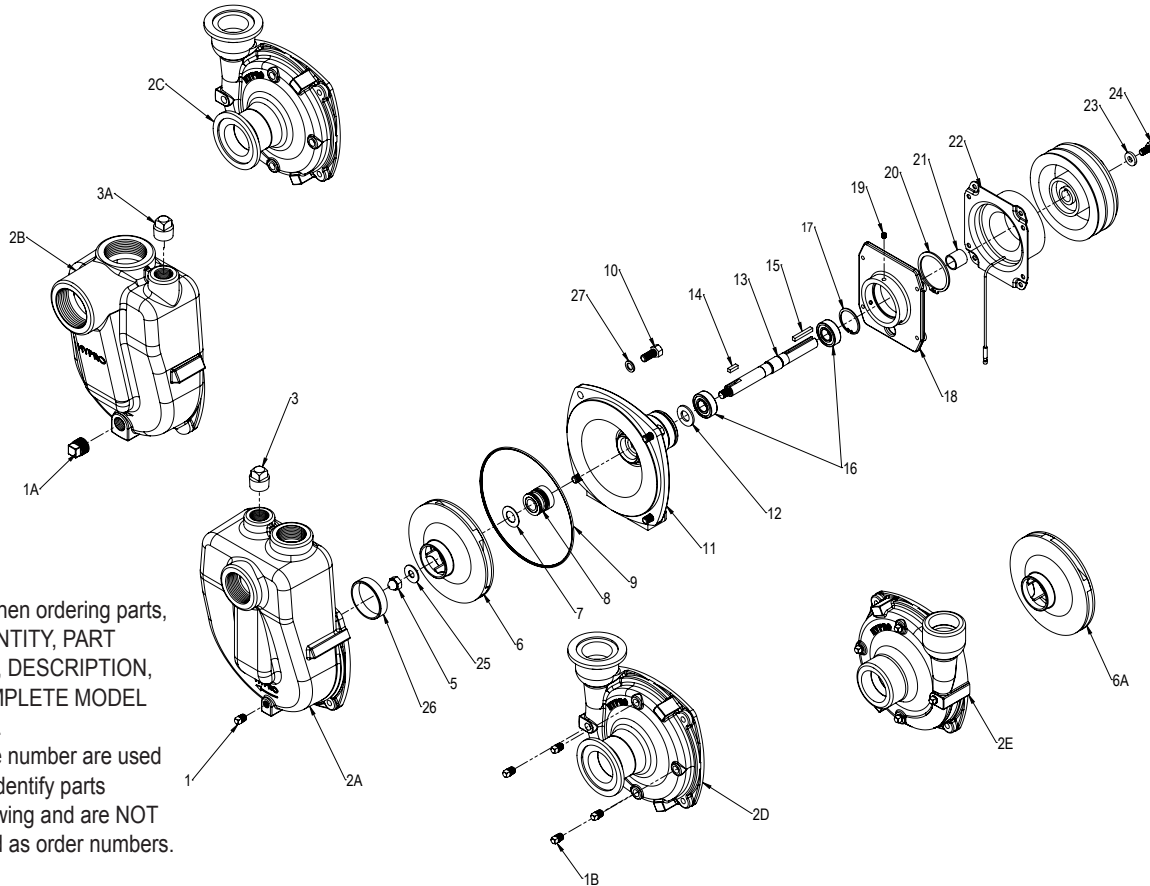

9262C-C, 9262S-C, 9262S-CR, 9263C-BT, 9263C-C, 9263C-CB, 9263C-CR, 9263C-CR-B, 9263S-C, 9263S-CR, 9263S-CU, 9263C-CR-SP, 9263C-CR-SP-B, 9263C-C-SP, AND 9263S-C-SP

NOTE: When ordering parts, give QUANTITY, PART NUMBER, DESCRIPTION, AND COMPLETE MODEL NUMBER.

Reference number are used ONLY to identify parts in the drawing and are NOT to be used as order numbers.

Seal Kit for Stainless Series

No. 3430-0589 consists of:
 (1) Ref. 8 Mechanical Seal
 (1) Ref. 9 O-Ring

Ref. No.	Qty. Req'd.	Part No.	Description
1	1	2406-0007	Pipe Plug
1A	1	2406-0002	Pipe Plug
1B	1	2406-0016	Pipe Plug
2A	1	0150-9070CM	Pump Casting 9263C-C-SP
2AA	1	0150-9070SM	Pump Casting 9263S-C-SP
2B	1	0152-9070CM	Pump Casting 9263C-CR-SP
2C	1	0153-9000CM	Pump Casting 9263C-CU
2CA	1	0153-9000SM	Pump Casting 9263S-CU
2D	1	0150-9200C	Pump Casting 9262C
2DA	1	0156-9200S	Pump Casting 9262S
2E	1	0152-9000C	Pump Casting 9263C-CR
2EA	1	0152-9000S	Pump Casting 9263S-CR
3	1	2406-0001	Pipe Plug
3A	1	7SP34	Pipe Plug
5	1	2253-0002	Nut Cap
5A	1	2253-0006	Nut Cap (Stainless Steel)
6	1	0401-9100P	Impeller
6A	1	0403-9100P	Impeller
7	1	1700-0100	Gasket
8	1	2420-0009	Mechanical Seal
8A	1	2120-0039	Mechanical Seal (Life guard)
9	1	1720-0083	O-Ring

Ref. No.	Qty. Req'd.	Part No.	Description
10	4	2210-0020	Screw
11	1	0750-9200C3	Mounting Flange
11A	1	0756-9200S	Mounting Flange (Stainless Steel)
12	1	1410-0056	Gasket
13	1	0505-9200	Shaft
14	1	1610-0015	Key
15	1	1610-0004	Key
16	2	2000-0010	Ball Bearing
17	1	1820-0013	Retainer Ring
18	1	0753-9200C1	Mounting Flange
19	1	2230-0001	Set Screw
20	1	1810-0036	Retainer Ring
21	1	1410-0107	Spacer
22	1	3430-0930	Kit Clutch
23	1	2270-0092	Washer
24	1	2210-0003	Bolt
25	1	2270-0140	Washer (Stainless pumps only)
26	1	1410-0093	Wear ring