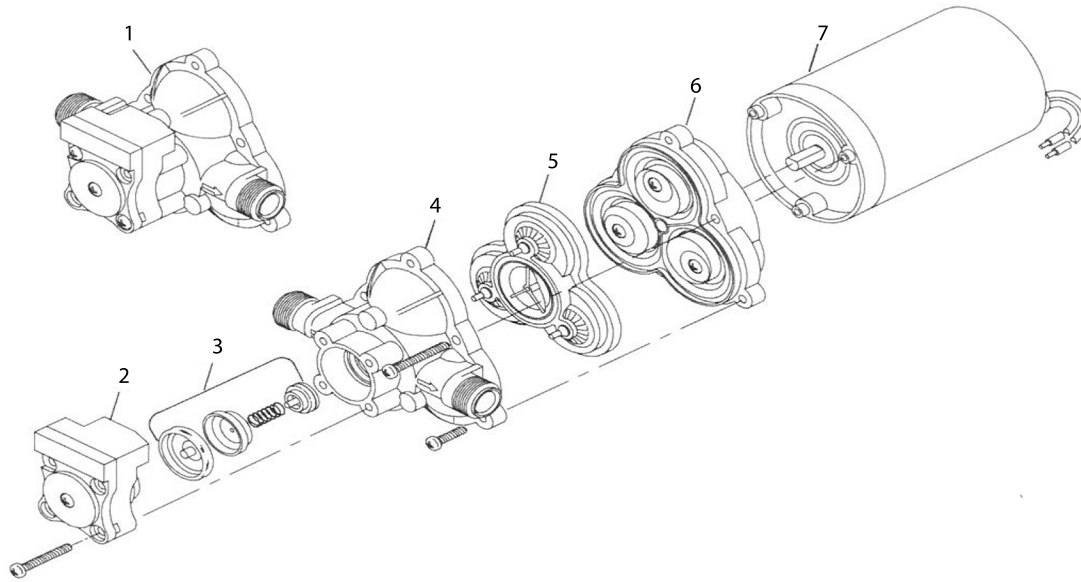

2088 Series Parts Kit List

Model Number	1 Complete Pump head Assembly	2 Switch Assembly	3 Check Valve Assembly	4 Upper Housing	5 Bypass/ Non Bypass Valve Assembly	6 Drive/Impeller Diaphragm Assembly	7 Motor
2088-313-145	94-286-15	94-230-55	94-237-05	94-231-30	94-232-05	94-238-03	11-185-06
2088-343-135	94-236-11	94-230-36	94-237-05	94-231-30	94-232-05	94-238-03	11-111-00
2088-343-170	N/A	N/A	N/A	94-231-40	94-232-05	94-238-03	11-174-01
2088-343-500	N/A	N/A	N/A	94-231-40	94-232-05	94-238-03	11-111-00
2088-394-144	N/A	N/A	94-237-00	94-231-30	94-232-05	94-238-03	11-195-01
2088-394-154	94-236-11	94-230-36	94-237-05	94-231-30	94-232-05	94-238-03	11-150-10
2088-443-144	94-236-20	94-230-35	94-237-00	94-231-30	94-232-00	94-238-03	11-111-00

SHURflo

KITS FOR MODEL 2088-514-500

Issued: MR 1-24-00

1) Switch Assembly	N/A
2) Check Valve Assembly	N/A
3) Upper Housing	94-238-00
4) Valve Assembly	94-232-00
5) Diaphragm/Lower Housing	94-238-03
6) Motor	11-226-06
7) Complete Pump Head	N/A
8) Upper Housing/Switch Assy	N/A