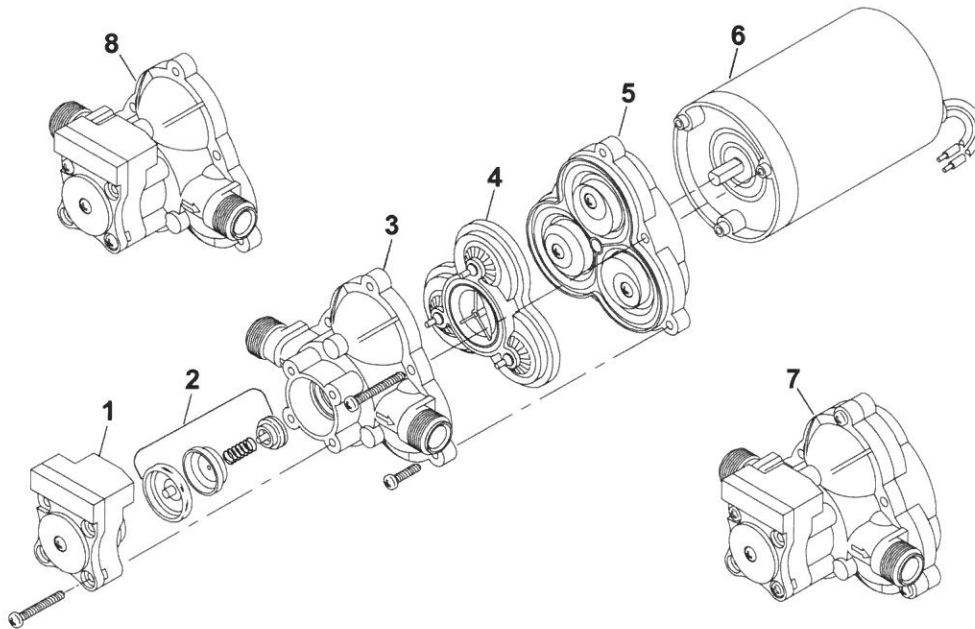

2088 Series Parts Kit List

Model Number	1 Complete Pump head Assembly	2 Switch Assembly	3 Check Valve Assembly	4 Upper Housing	5 Bypass/ Non Bypass Valve Assembly	6 Drive/Impeller Diaphragm Assembly	7 Motor
2088-313-145	94-286-15	94-230-55	94-237-05	94-231-30	94-232-05	94-238-03	11-185-06
2088-343-135	94-236-11	94-230-36	94-237-05	94-231-30	94-232-05	94-238-03	11-111-00
2088-343-170	N/A	N/A	N/A	94-231-40	94-232-05	94-238-03	11-174-01
2088-343-500	N/A	N/A	N/A	94-231-40	94-232-05	94-238-03	11-111-00
2088-394-144	N/A	N/A	94-237-00	94-231-30	94-232-05	94-238-03	11-195-01
2088-394-154	94-236-11	94-230-36	94-237-05	94-231-30	94-232-05	94-238-03	11-150-10
2088-443-144	94-236-20	94-230-35	94-237-00	94-231-30	94-232-00	94-238-03	11-111-00

SHURflo

KITS FOR MODEL 2088-514-500

Issued: MR 1-24-00

1) Switch Assembly	N/A
2) Check Valve Assembly	N/A
3) Upper Housing	94-238-00
4) Valve Assembly	94-232-00
5) Diaphragm/Lower Housing	94-238-03
6) Motor	11-226-06
7) Complete Pump Head	N/A
8) Upper Housing/Switch Assy	N/A