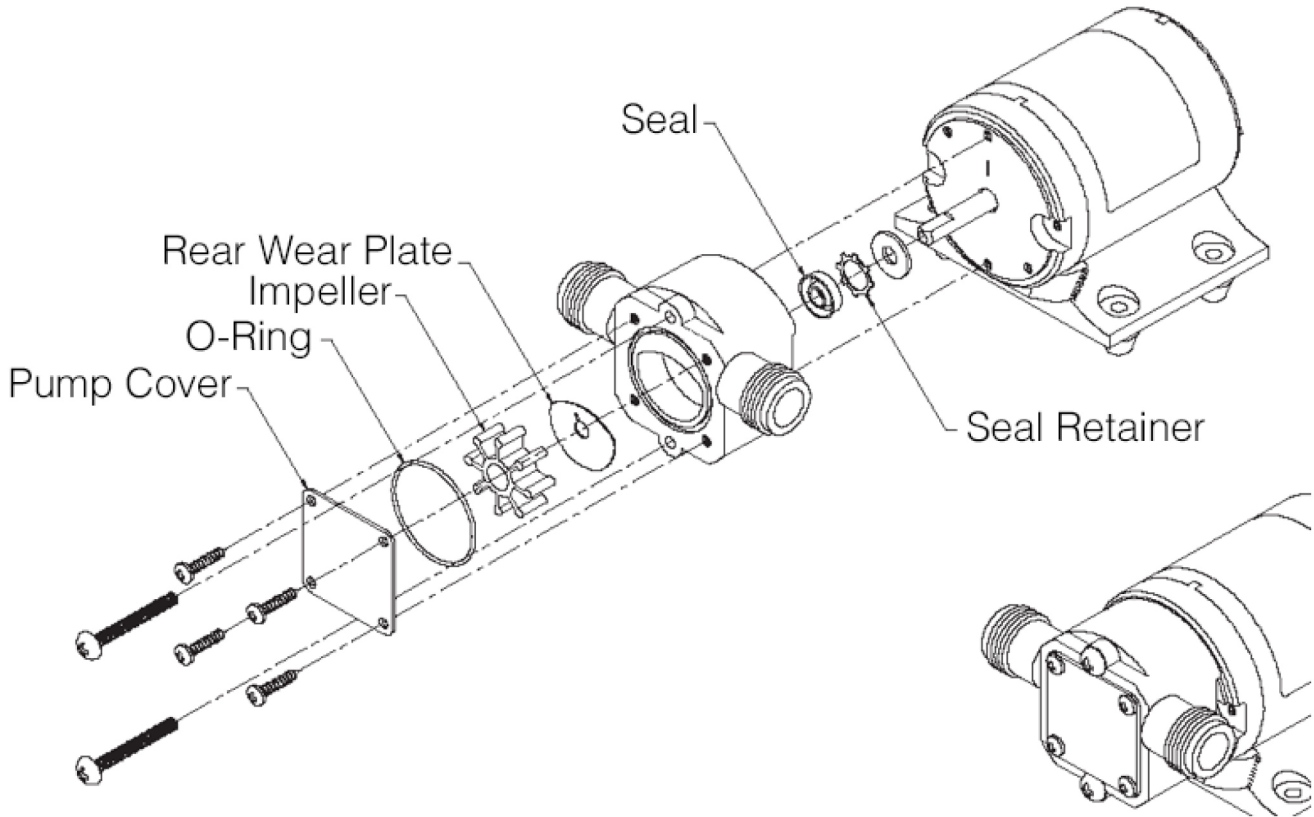

4111 Series Replacement Kits

Model Number	Upper Housing	Valve Assembly	Diaphragm & Drive Assembly	Motor	Switch ONLY
4111-035	94-231-40	94-232-05	94-238-03	11-253-06	94-230-40
4211-035	94-231-40	94-232-05	94-238-03	11-253-06	94-230-40