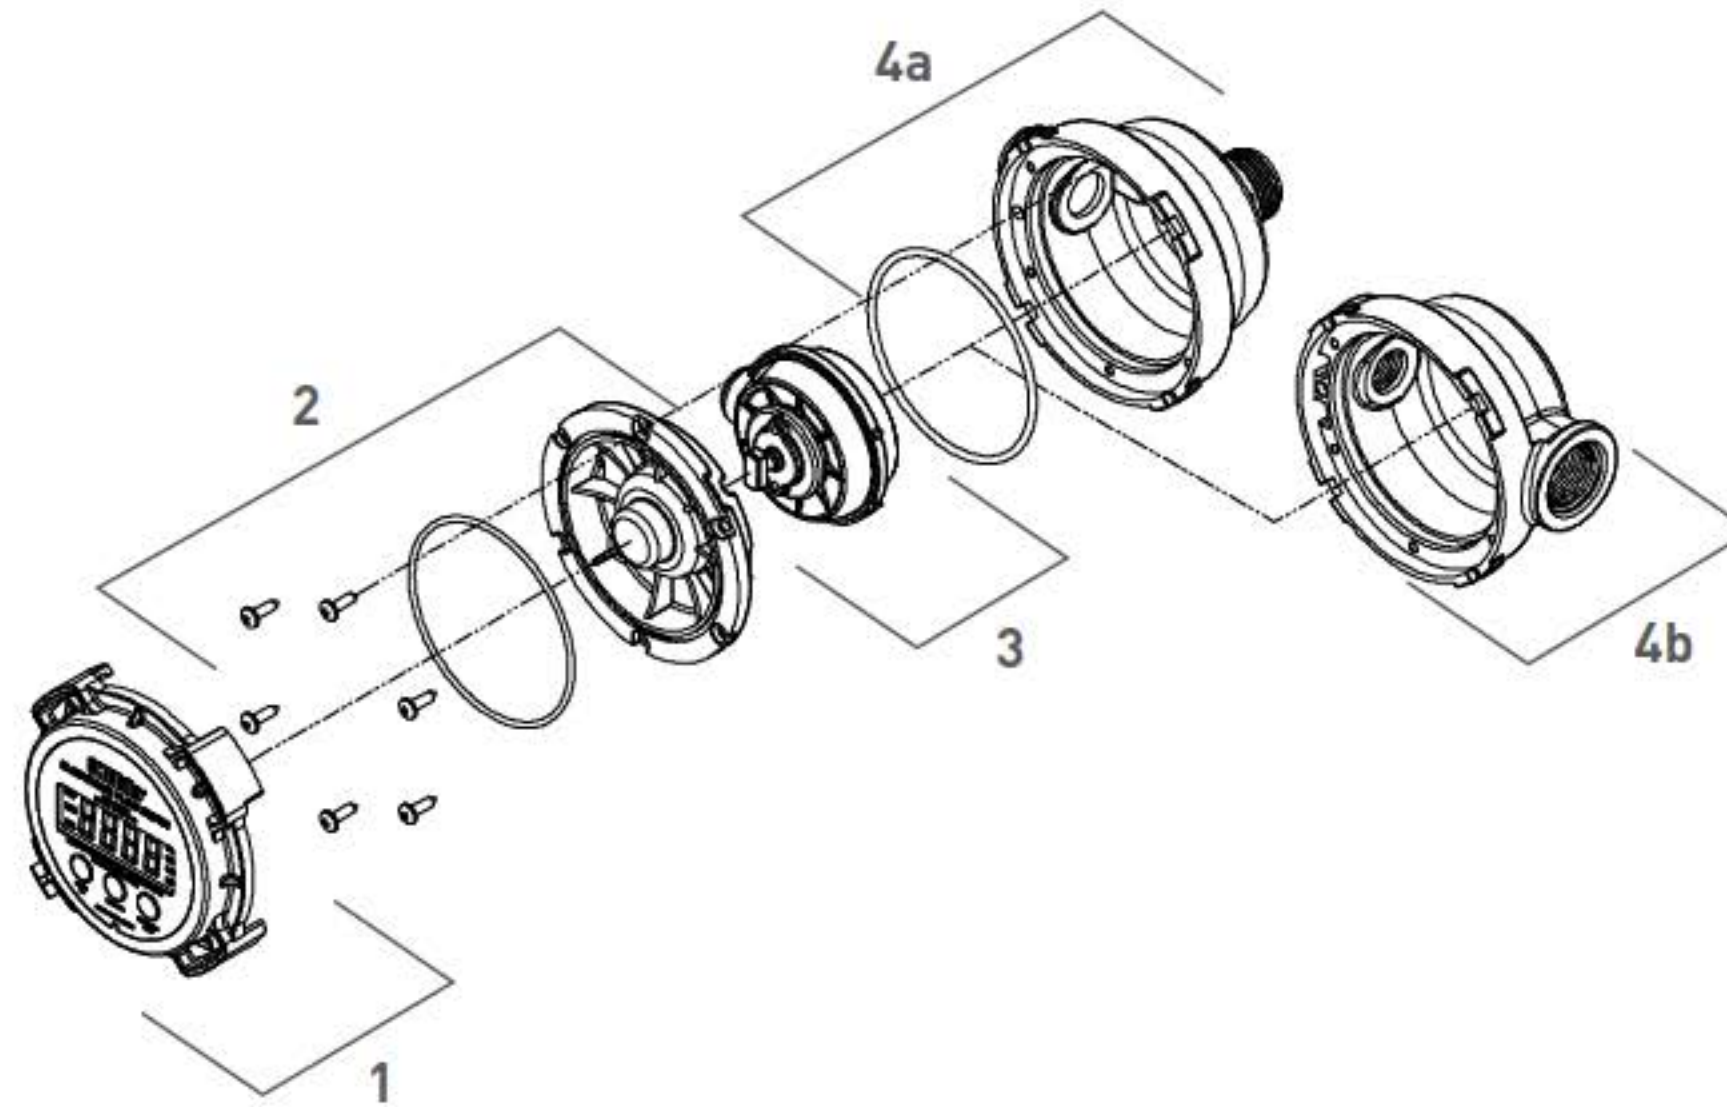

FM-1100 & FM-1100i Electronic Flow Meter Kits

FM-1100/FM-1100i Kits List

Item	Kit Part No.	Description
1	94-732-00	Electronic Assembly Kit
2	94-733-00	Meter Housing Seal Cover Kit
3	94-734-00	Nutating Chamber Assembly Kit
4a	94-735-00	90-Degree Meter Housing Kit
4b	94-736-00	Inline Meter Housing Kit